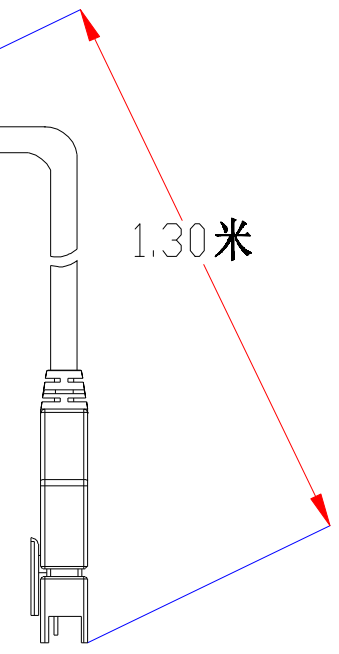

**XCY**  
**新次元**

4-M3depth4 (反向)

发光面积150x100mm

| Pin | Polarity | Wire Color |
|-----|----------|------------|
| 1   | +        | Red        |
| 2   | -        | Black      |
| 3   |          |            |