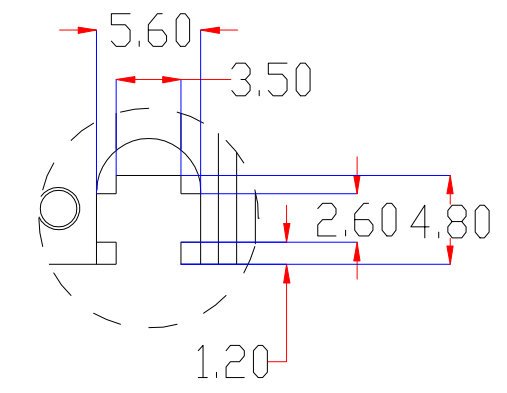

**XCY**  
**新次元**

4-M3depth4 (反向)

发光面积150x100mm

| Pin | Polarity | Wire Color |
|-----|----------|------------|
| 1   | +        | Red        |
| 2   | -        | Black      |
| 3   |          |            |