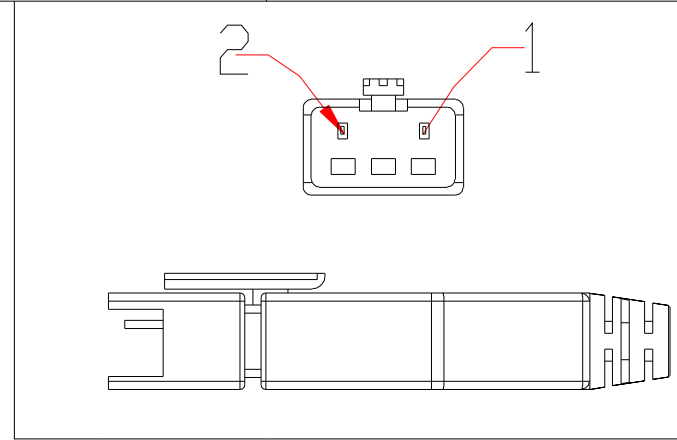

**XCY**  
**新次元**

4-M3depth4 (反向)

发光面积150x100mm

| Pin | Polarity | Wire Color |
|-----|----------|------------|
| 1   | +        | Red        |
| 2   | -        | Black      |
| 3   |          |            |